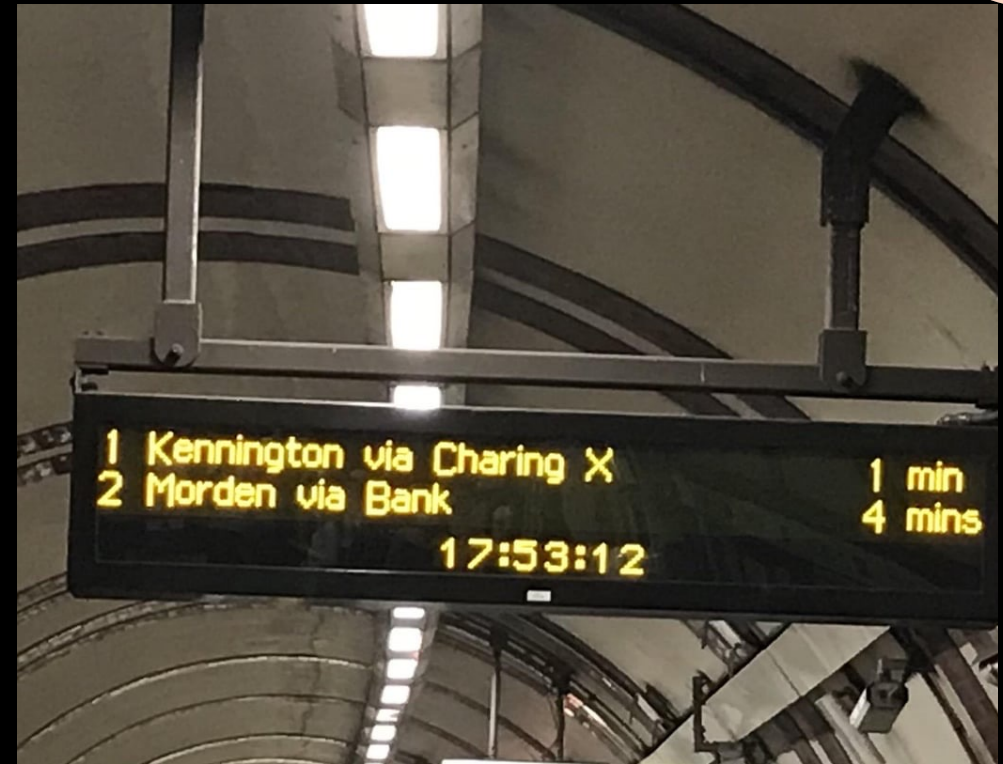

Theatre Tickets

Show:

Date:

is your date flexible?

Performance:

No. of Tickets:

**BUY NOW AND PAY
NO BOOKING FEE!**

**Disney
THE LION KING**

LYCEUM THEATRE, LONDON

Biggest
Improvement in
Service
perceptions

Spend
\$450,000
dollars or....

Over to Lyn...