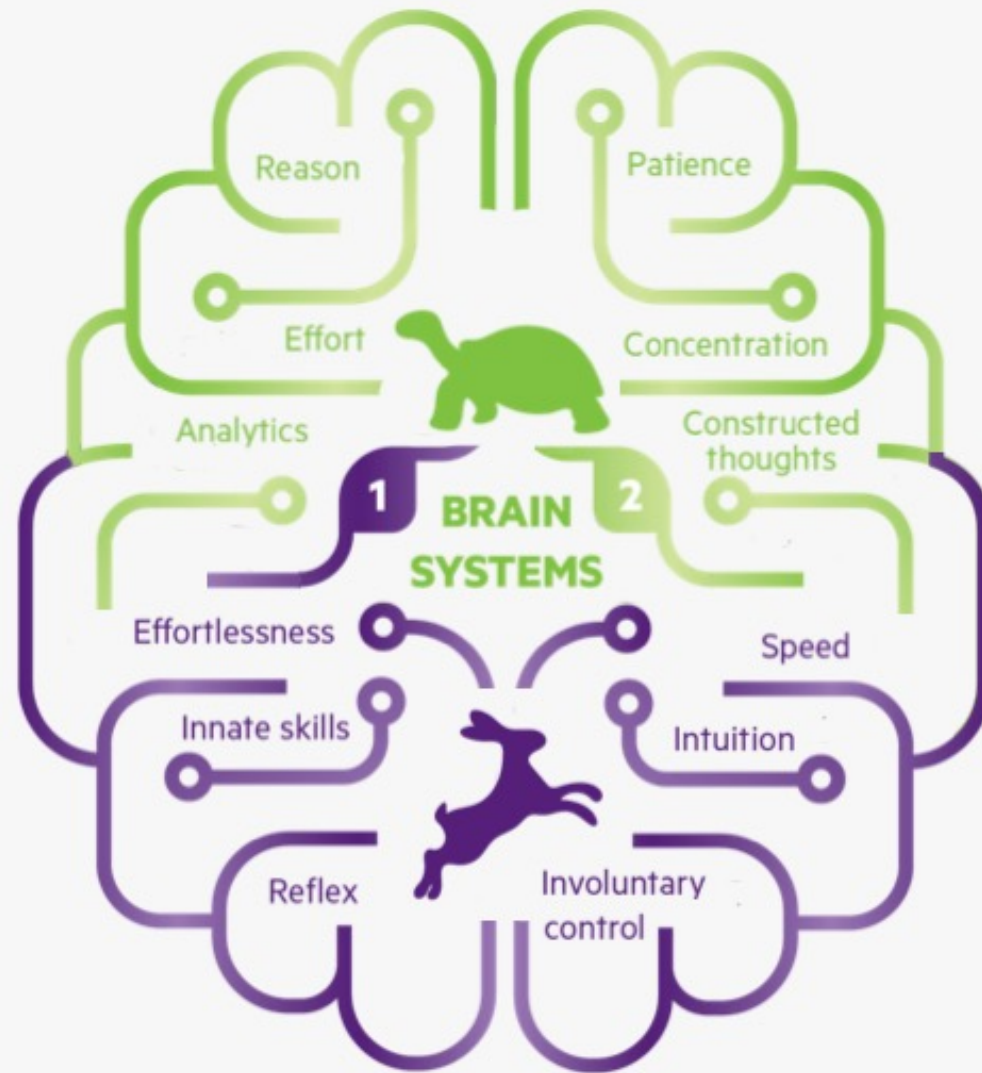

Ideas that don't make sense

-
- Our brain is hardwired, and the chemistry of the brain guarantees that we feel first and think second
 - BUT.....we think we do it the other way around !

Cognitive Load

System 1 is very good – but has hard wired biases

System 2 is very good – but draining

Note !

If system 2 is depleted
we will believe almost
anything

Hard wired “instant views”

Called Biases

Starbucks £5.00

Nespresso 39p

Starbucks £5.00